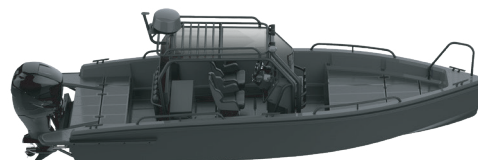

XO DFNDR

Measurements

LENGTH	7,76 M
BEAM	2,28 M
HEIGHT ABOVE WATERLINE	1,98 M (LIGHT MAST 2,43 M)
WEIGHT (excl. engines)	1 478 KG
DRAFT (with engines down)	0,9 M
HP RECOMMENDATIONS	1 X 225 - 300 HP
FUEL TANK.....	355 L
TOP SPEED	40+ KNOTS
MAX LOAD	5 PERS
DEAD RISE AT TRANSOM.....	24°
CE CATEGORY	C

XO DFNDR

Equipment packages	Rider	Utility
2X SIMRAD PLOTTER NSS9 EVO3 + ECHOSOUNDER WITH EU CHART	X	
1X SIMRAD PLOTTER NSS9 EVO3 + ECHOSOUNDER WITH EU CHART		X
FUSION SOUND SYSTEM, AM/FM/ipod/USB-Fusion Link, Bluetooth, Remote control unit, 4 SPEAKERS, antenna	X	
ZIP WAKE AUTOMATIC TRIM SYSTEM	X	
HYDRAULIC STEERING	X	X
FRONT LIGHTS	X	
BACK LIGHTS	X	
CARBON FILM HULL ACCENT	X	X
ANTIFOULING BLACK	X	X
BOW BUMPER	X	X
2 x FULL-SUSPENSION SEATS, XO SPORT	X	X
BACK BENCH (RIDER: WITH FRIDGE)	X	X
DUAL BATTERY	X	
SIDE CANOPY COVERS	X	X
ANCHORING PACKAGE: ANCHOR 5KG, CHAIN, 30M ROPE AND SHACKLES	X	
MOORING KIT SMALL: XO BAG, 4 FENDERS WITH XO SOCKS, 4+1 MOORING ROPES, CARBINE HOOK	X	X
FLAG POLE	X	X