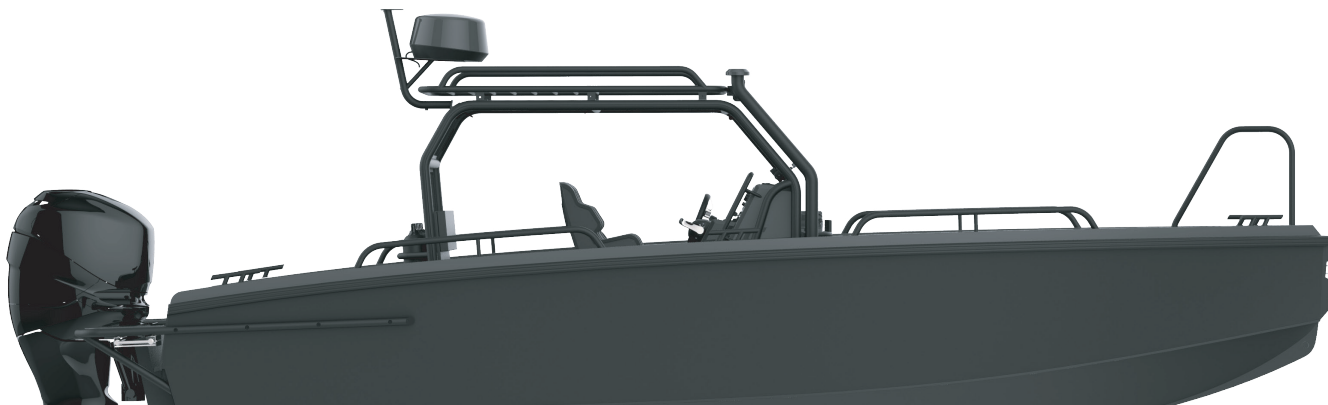

XO DFNDR

Measurements

LENGTH	7,76 M
BEAM	2,28 M
HEIGHT ABOVE WATERLINE	1,98 M (LIGHT MAST 2,43 M)
WEIGHT (excl. engines)	1 478 KG
DRAFT (with engines down)	0,9 M
HP RECOMMENDATIONS	1 X 225 - 300 HP
FUEL TANK.....	355 L
TOP SPEED	40+ KNOTS
MAX LOAD	5 PERS
DEAD RISE AT TRANSOM.....	24°
CE CATEGORY	C

XO DFNDR

Equipment packages	Rider	Utility
2X SIMRAD PLOTTER NSS9 EVO3 + ECHOSOUNDER WITH EU CHART	X	
1X SIMRAD PLOTTER NSS9 EVO3 + ECHOSOUNDER WITH EU CHART		X
FUSION SOUND SYSTEM, AM/FM/ipod/USB-Fusion Link, Bluetooth, Remote control unit, 4 SPEAKERS, antenna	X	
ZIP WAKE AUTOMATIC TRIM SYSTEM	X	
HYDRAULIC STEERING	X	X
FRONT LIGHTS	X	
BACK LIGHTS	X	
CARBON FILM HULL ACCENT	X	X
ANTIFOULING BLACK	X	X
BOW BUMPER	X	X
2 x FULL-SUSPENSION SEATS, XO SPORT	X	X
BACK BENCH (RIDER: WITH FRIDGE)	X	X
DUAL BATTERY	X	
SIDE CANOPY COVERS	X	X
ANCHORING PACKAGE: ANCHOR 5KG, CHAIN, 30M ROPE AND SHACKLES	X	
MOORING KIT SMALL: XO BAG, 4 FENDERS WITH XO SOCKS, 4+1 MOORING ROPES, CARBINE HOOK	X	X
FLAG POLE	X	X