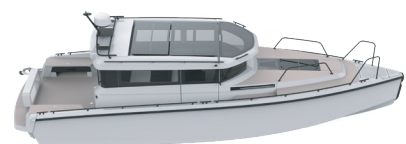

XO 360

Measurements

LENGTH	11,20 M
BEAM	3,21 M
HEIGHT ABOVE WATERLINE	3,7 M
WEIGHT (excl. engines)	6 590 KG
DRAFT	1,2 M
FUEL TANK	1 X 750 L
TOP SPEED	40+ KNOTS
MAX LOAD	10 PERS
BERTHS	2 + 2
DEAD RISE AT TRANSOM	22°
CE CATEGORY	B
HP RECOMMENDATION	2 X 300 - 2 X 370 HP

Motor options

- XO 360 Volvo Penta D6 370hp Twin*
- XO 360 Mercury Diesel V8 370hp Twin
- XO 360 Volvo Penta D4 300hp Twin*

* Including VP Soft options (PTA, Trip Comp and NMEA int.)

XO 360

EVO 1

EVO 2

Equipment packages	Premium EVO 2	Utility EVO 1
VOLVO PENTA, MERCURY OR YANMAR JOY STICK CONTROL SYSTEM	X	
ELECTRONIC STEERING	X	
HYDRAULIC STEERING		X
DOUBLE SIMRAD NSS16 EVO3 + ECHOSOUNDER WITH EU CHART	X	
SIMRAD NSS16 EVO3 + ECHOSOUNDER WITH EU CHART		X
FUSION SOUND SYSTEM, AM/FM/ipod/USB-Fusion Link, Bluetooth, Remote control unit, 4 SPEAKERS, antenna	X	
ZIP WAKE TRIM SYSTEM	X	X
BOW THRUSTER, 3.0KW	X	X
MARINCO SEARCH LIGHT	X	X
ZAURAC 4-30 front lights (2)	X	
ZAURAC 4-30 back light	X	
ESTHEC DESIGN INNER FLOOR	X	X
ESTHEC DESIGN OUTER DECKS	X	X
HULL ACCENT, 3M CARBON COLOURS	X	X
ANTIFOULING BLACK	X	X
BOW BUMPER	X	X
BACK RAIL LOOP ON AFT DECK	X	X
ADJUSTABLE FULL-SUSPENSION SEATS (Evo1:2, Evo2:/3), XO Exclusive	X	X
CABIN BENCHES CONVERTIBLE TO DOUBLE BED	X	
GLASS ROOF ELECTRICAL INCLUDING CURTAINS	X	X
GRABRAILS ON ROOF	X	X
INTERIOR GRAB RAILS ON ROOF	X	X
WC, ELECTRICAL WITH SEPTIC TANK	X	X
SHOWER	X	X
WHISPER SHOREPOWER 230VAC, COMBI 55A CHARGER/ 2000W INVERTER, 3 HANDY CHARGERS AND 3600VA ISOLATION TRANSFORMER	X	X
ADDITIONAL 12V SOCKET ON BB CONSOLE	X	
PANTRY MODULE	X	X
FRIDGE (Evo1)/2 FRIDGES (Evo2)	X	X
HOT WATER SYSTEM 30 LITER (NEED PRESSURE SYSTEM AND WATERTANK)	X	X
SHOWER HANDLE ON AFT DECK HOT/ COLD	X	
MOORING KIT BIG, INC. XO BAG, 6 FENDERS, ROPES AND XO SOX, 4+1 MOORING ROPES, CARBINE HOOK	X	X
FLAGPOLE	X	X