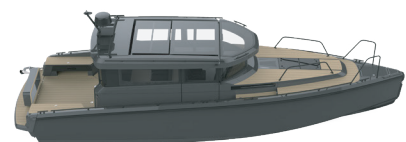

XO 360

Measurements

LENGTH	11,20 M
BEAM	3,21 M
HEIGHT ABOVE WATERLINE	3,7 M
WEIGHT (excl. engines)	6 590 KG
DRAFT	1,2 M
FUEL TANK	1 X 750 L
TOP SPEED	40+ KNOTS
MAX LOAD	10 PERS
BERTHS	2 + 2
DEAD RISE AT TRANSOM	22°
CE CATEGORY	B
HP RECOMMENDATION	2 X 300 - 2 X 370 HP

Motor options

- XO 360 Volvo Penta D6 370hp Twin*
- XO 360 Mercury Diesel V8 370hp Twin
- XO 360 Volvo Penta D4 300hp Twin*

* Including VP Soft options (PTA, Trip Comp and NMEA int.)

XO 360

EVO 1

EVO 2

Equipment packages	Premium EVO 2	Utility EVO 1
VOLVO PENTA, MERCURY OR YANMAR JOY STICK CONTROL SYSTEM	X	
ELECTRONIC STEERING	X	
HYDRAULIC STEERING		X
DOUBLE SIMRAD NSS16 EVO3 + ECHOSOUNDER WITH EU CHART	X	
SIMRAD NSS16 EVO3 + ECHOSOUNDER WITH EU CHART		X
FUSION SOUND SYSTEM, AM/FM/ipod/USB-Fusion Link, Bluetooth, Remote control unit, 4 SPEAKERS, antenna	X	
ZIP WAKE TRIM SYSTEM	X	X
BOW THRUSTER, 3.0KW	X	X
MARINCO SEARCH LIGHT	X	X
ZAURAC 4-30 front lights (2)	X	
ZAURAC 4-30 back light	X	
ESTHEC DESIGN INNER FLOOR	X	X
ESTHEC DESIGN OUTER DECKS	X	X
HULL ACCENT, 3M CARBON COLOURS	X	X
ANTIFOULING BLACK	X	X
BOW BUMPER	X	X
BACK RAIL LOOP ON AFT DECK	X	X
ADJUSTABLE FULL-SUSPENSION SEATS (Evo1:2, Evo2:/3), XO Exclusive	X	X
CABIN BENCHES CONVERTIBLE TO DOUBLE BED	X	
GLASS ROOF ELECTRICAL INCLUDING CURTAINS	X	X
GRABRAILS ON ROOF	X	X
INTERIOR GRAB RAILS ON ROOF	X	X
WC, ELECTRICAL WITH SEPTIC TANK	X	X
SHOWER	X	X
WHISPER SHOREPOWER 230VAC, COMBI 55A CHARGER/ 2000W INVERTER, 3 HANDY CHARGERS AND 3600VA ISOLATION TRANSFORMER	X	X
ADDITIONAL 12V SOCKET ON BB CONSOLE	X	
PANTRY MODULE	X	X
FRIDGE (Evo1)/2 FRIDGES (Evo2)	X	X
HOT WATER SYSTEM 30 LITER (NEED PRESSURE SYSTEM AND WATERTANK)	X	X
SHOWER HANDLE ON AFT DECK HOT/ COLD	X	
MOORING KIT BIG, INC. XO BAG, 6 FENDERS, ROPES AND XO SOX, 4+1 MOORING ROPES, CARBINE HOOK	X	X
FLAGPOLE	X	X