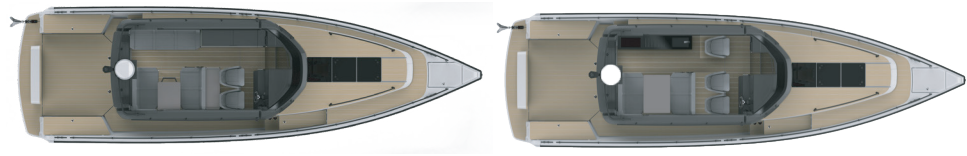

XO 360

Measurements

LENGTH	11,20 M
BEAM	3,21 M
HEIGHT ABOVE WATERLINE	3,7 M
WEIGHT (excl. engines)	6 590 KG
DRAFT	1,2 M
FUEL TANK	1 X 750 L
TOP SPEED	40+ KNOTS
MAX LOAD	10 PERS
BERTHS	2 + 2
DEAD RISE AT TRANSOM	22°
CE CATEGORY	B
HP RECOMMENDATION	2 X 300 - 2 X 370 HP

Motor options

- XO 360 Volvo Penta D6 370hp Twin*
- XO 360 Mercury Diesel V8 370hp Twin
- XO 360 Volvo Penta D4 300hp Twin*

* Including VP Soft options (PTA, Trip Comp and NMEA int.)

XO 360

EVO 1

EVO 2

Equipment packages	Premium EVO 2	Utility EVO 1
VOLVO PENTA, MERCURY OR YANMAR JOY STICK CONTROL SYSTEM	X	
ELECTRONIC STEERING	X	
HYDRAULIC STEERING		X
DOUBLE SIMRAD NSS16 EVO3 + ECHOSOUNDER WITH EU CHART	X	
SIMRAD NSS16 EVO3 + ECHOSOUNDER WITH EU CHART		X
FUSION SOUND SYSTEM, AM/FM/ipod/USB-Fusion Link, Bluetooth, Remote control unit, 4 SPEAKERS, antenna	X	
ZIP WAKE TRIM SYSTEM	X	X
BOW THRUSTER, 3.0KW	X	X
MARINCO SEARCH LIGHT	X	X
ZAURAC 4-30 front lights (2)	X	
ZAURAC 4-30 back light	X	
ESTHEC DESIGN INNER FLOOR	X	X
ESTHEC DESIGN OUTER DECKS	X	X
HULL ACCENT, 3M CARBON COLOURS	X	X
ANTIFOULING BLACK	X	X
BOW BUMPER	X	X
BACK RAIL LOOP ON AFT DECK	X	X
ADJUSTABLE FULL-SUSPENSION SEATS (Evo1:2, Evo2:/3), XO Exclusive	X	X
CABIN BENCHES CONVERTIBLE TO DOUBLE BED	X	
GLASS ROOF ELECTRICAL INCLUDING CURTAINS	X	X
GRABRAILS ON ROOF	X	X
INTERIOR GRAB RAILS ON ROOF	X	X
WC, ELECTRICAL WITH SEPTIC TANK	X	X
SHOWER	X	X
WHISPER SHOREPOWER 230VAC, COMBI 55A CHARGER/ 2000W INVERTER, 3 HANDY CHARGERS AND 3600VA ISOLATION TRANSFORMER	X	X
ADDITIONAL 12V SOCKET ON BB CONSOLE	X	
PANTRY MODULE	X	X
FRIDGE (Evo1)/2 FRIDGES (Evo2)	X	X
HOT WATER SYSTEM 30 LITER (NEED PRESSURE SYSTEM AND WATERTANK)	X	X
SHOWER HANDLE ON AFT DECK HOT/ COLD	X	
MOORING KIT BIG, INC. XO BAG, 6 FENDERS, ROPES AND XO SOX, 4+1 MOORING ROPES, CARBINE HOOK	X	X
FLAGPOLE	X	X