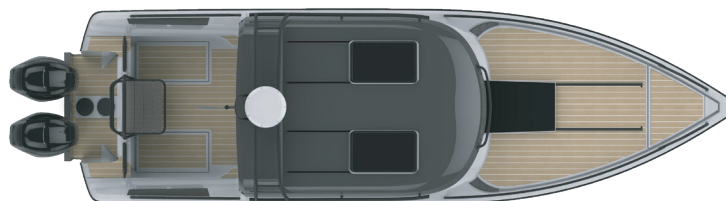

XO 270 Front Cabin OB

Measurements

LENGTH	8,60 M
BEAM	2,59 M
HEIGHT ABOVE WATERLINE (*with light mast)	2,50-2,75* M
WEIGHT (excl. engines)	2 250 KG
DRAFT	0,95 M
HP RECOMMENDATIONS	1 X 250 - 300 HP, 2 X 150 - 250 HP
FUEL TANK	2 X 225 L
TOP SPEED	40+ KNOTS
MAX LOAD	10 PERS
BERTHS	2 + 2
DEAD RISE AT TRANSOM	24°
CE CATEGORY	C

XO 270

Front Cabin OB

Equipment packages	Rider	Touring	Utility
SIMRAD NSS16 EVO3 + ECHOSOUNDER WITH EU CHART	x		
SIMRAD NSS12 EVO3 + ECHOSOUNDER WITH EU CHART		x	x
FUSION SOUND SYSTEM, AM/FM/ipod/USB-Fusion Link, Bluetooth, Remote control unit, 4 SPEAKERS, antenna	x	x	
FUSION True Marine Full Range D-Class 2 Channel Amplifier, 2 ADDITIONAL SPEAKERS	x		
BENNETT HYDRAULIC TRIMM TABS	x	x	x
ACS R - AUTOMATIC TRIMTAB CONTROL	x	x	x
HYDRAULIC STEERING	x	x	x
BOW THRUSTER, 2.0KW	x	x	x
MARINCO SEARCH LIGHT	x		x
ZAURAC 4-30 head light	x		
ZAURAC 4-30 back light	x		
WHITE FLOOR LIGHTS	x		
ESTHEC OUTER DECKS	x	x	x
ESTHEC DESIGN INNER FLOOR	x		
HULL ACCENT, 3M CARBON COLOURS	x	x	x
ANTIFOULING BLACK	x	x	x
BOW BUMPER	x	x	x
EXTRA SEATING AFT DECK, INC. FENDER STORAGE AND GATES	x	x	x
REMOVABLE SEATS ON AFT DECK 2 PCS + TABLE MOUNTING FLANGE		x	
ADJUSTABLE FULL-SUSPENSION SEAT, XO EXCLUSIVE (1)	x	x	x
GRABRAILS ON ROOF	x	x	x
INTERIOR GRAB RAILS ON ROOF	x		
MATTRESS (1) ON THE BACK OUTSIDE BENCH		x	
MATTRESSES (2) ON THE BACK OUTSIDE BENCHES		x	
FOREDECK CUSHIONS		x	
WC, ELECTRICAL WITH SEPTIC TANK	x	x	x
TABLE IN SALOON	x	x	x
ADDITIONAL 12V SOCKET ON BB CONSOLE	x	x	
REFRIDGERATOR, 40-50L UNDER DRIVER SEAT	x	x	x
PANTRY MODULE INC. STOVE, SINK		x	
FRESH WATER PRESSURE SYSTEM WITH 45L TANK	x	x	
SHOWER HANDLE WITHOUT MIXER (WHEN PRESS WATER)	x	x	
ANCHORING PACKAGE . 7,5 KG ANCHOR, CHAIN 3M, 30M ROPE AND CHACKLE	x	x	
MOORING KIT SMALL, INC. XO BAG, 4 FENDERS, ROPES AND XO SOX, 4+1 MOORING ROPES, CARBINE HOOK	x	x	x
FLAGPOLE	x	x	x